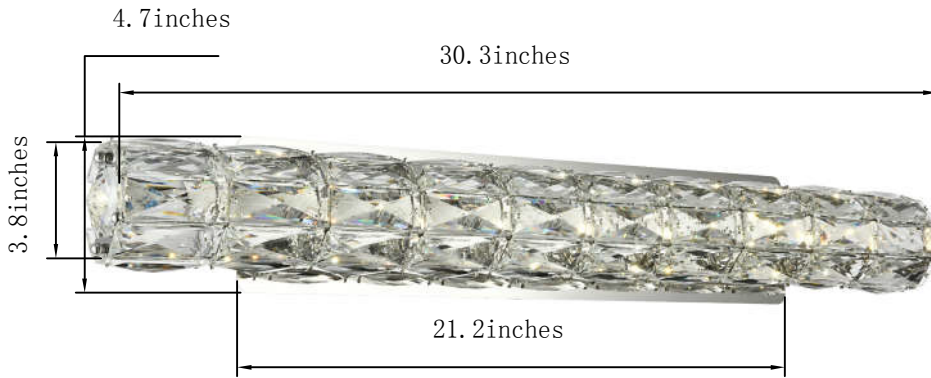

PRODUCT SPECIFICATION SHEET

VALETTA COLLECTION

VALETTA LightChrome WallSconces Clear Crystal

Chrome
Item No:351W30 C

Available Finishes

The Collection is composed of Pendants,
Wall Sconces.

Dimensions

Back Plate Size(in)	L21.2"W4.7"H0.7"
Chain/Rod Length	N/A
Length	30.3"
Width	4.1"
Height	4.7"
Maximum Height	N/A

Specifications

Finish	1 Finish
Material	Stainless steel / Crystal
Crystal Color	Clear
Type	Wall Sconces
Hanging Device	N/A
Voltage	110-125V
Dimmable	YES
Warranty	1 Year Limited
Shipment Type	Small Parcel

Bulb / Socket

Socket Type	LED SMD
Number of Lights	1
Wattage/Bulb	23 W
Included	YES

Installation

Indoor/Outdoor	Indoor
Dry/Wet/Damp	Dry
Weight	10.6 LBS
Wire Length	14.2"
Safety Rating	UL Listed